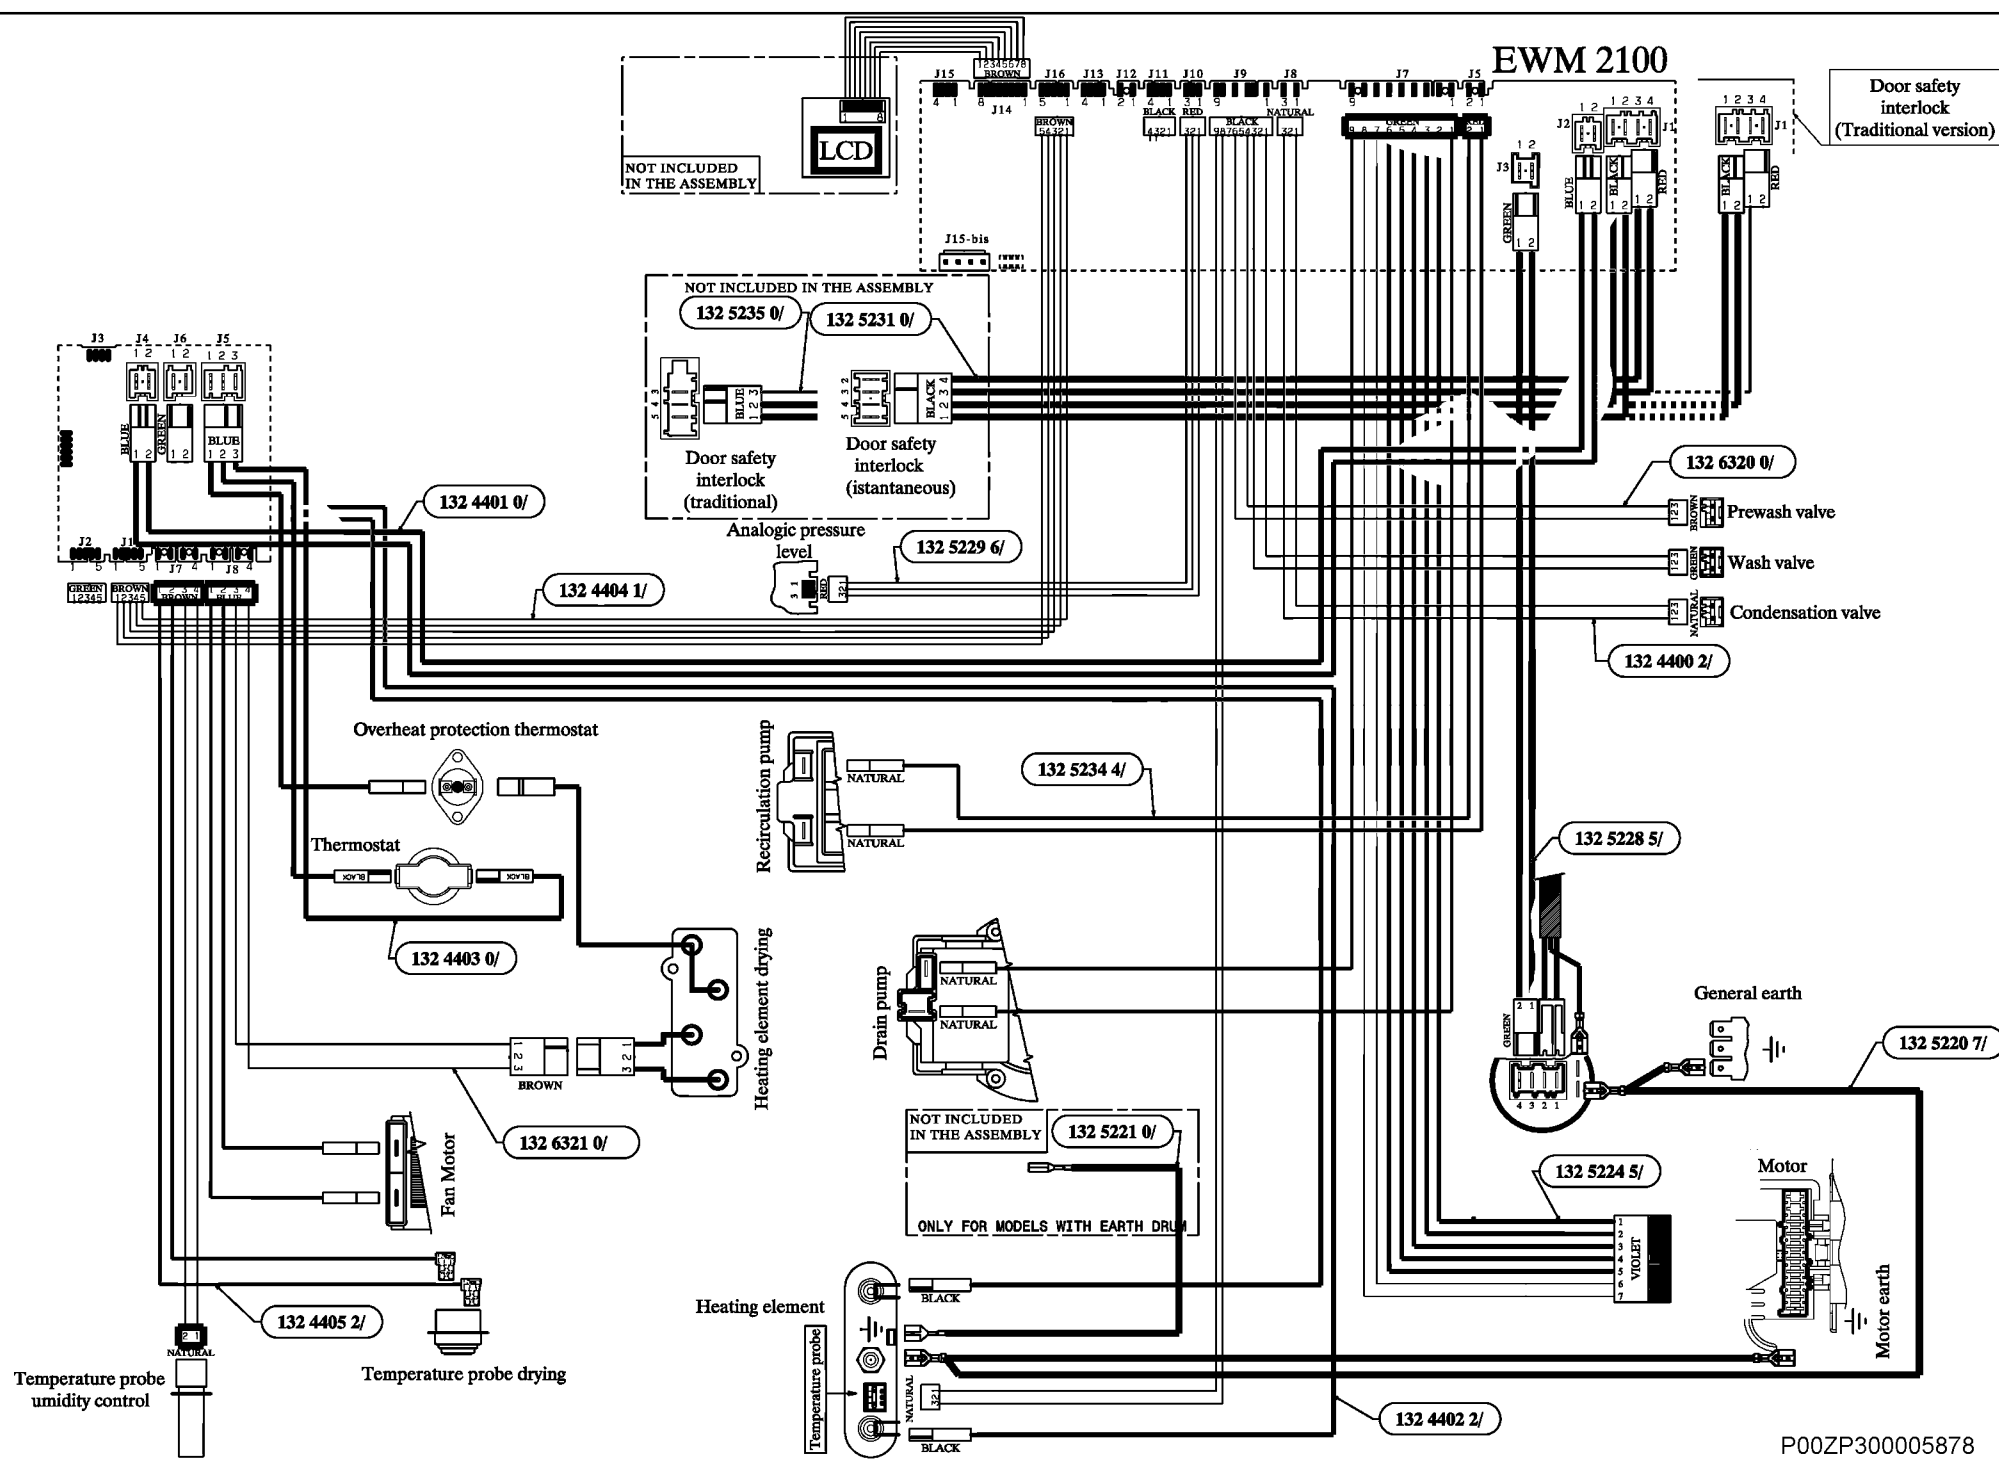

ELECTRIC DIAGRAM

EWM 2100

WIRING HARNESS

P00ZP300005878

132549615_EWM2100_B